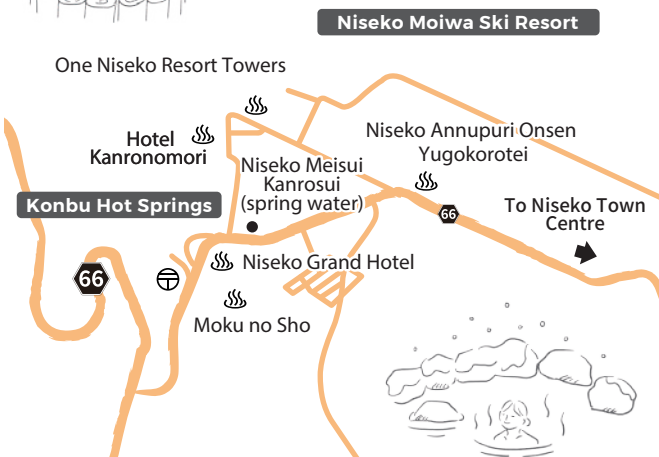

Niseko Resort
Tourism Association

Discover the best of Niseko!

NiSeKo Travel Guide

Niseko Area Map

Scan for more information about activities and accommodation in Niseko!

Arishima Takeo Memorial Museum

This location marks the origin of Niseko Town's unwavering spirit of mutual aid. Learn more about Niseko's history and enjoy the panoramic scenery from the cafe!

Discover delicious eats in Niseko!

Niseko Town

and lunch too!

Food & Restaurant Guide Map

Enjoy delicious desserts....

Scan for the map!

Annupuri Area

Niseko Ski Resorts

Moiwa & Kombu Area

Higashiyama Area

Nikotto Bus

Niseko Area Circuit Bus*

Door-to-door on-demand bus service

- Fare/ 200 yen per ride
- Operation hours/ 8:00-19:00
- Reservation contact / 0136-43-2200
(Business hours 9:00-12:00,13:00-17:00)

Get around town in winter on this circuit bus that connects Niseko Station, Niseko Village, Annupuri, Kombu Onsen and Moiwa Area!

- Enquiries/ Niseko Town Hall Planning & Environment Division (0136-44-2121)