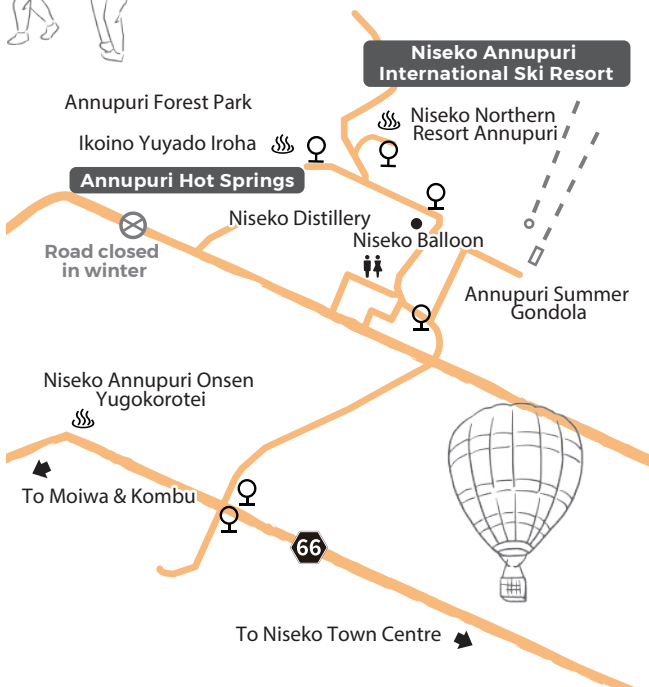

Niseko Resort
Tourism Association

Discover the best of Niseko!

NiSeKo Travel Guide

Niseko Area Map

Scan for more information about activities and accommodation in Niseko!

Arishima Takeo Memorial Museum

This location marks the origin of Niseko Town's unwavering spirit of mutual aid. Learn more about Niseko's history and enjoy the panoramic scenery from the cafe!

Michi-no-eki Niseko View Plaza

Grab some locally produced vegetables, alcohol and other specialty goods and enjoy a magnificent view of Mt. Yotei here!

Niseko Ostrich Farm

Get up close and personal with these cute ostriches and feed them their favourite treats! This is also a great spot to enjoy a panoramic view of Mt. Yotei and the Niseko Mountain Range.

Discover delicious eats in Niseko!

Niseko Town

and lunch too!

Food & Restaurant Guide Map

Enjoy delicious desserts....

Scan for the map!

Annupuri Area

Niseko Ski Resorts

Get around town in winter on this circuit bus that connects Niseko Station, Niseko Village, Annupuri, Kombu Onsen and Moiwa Area!

- Enquiries/ Niseko Town Hall Planning & Environment Division (0136-44-2121)