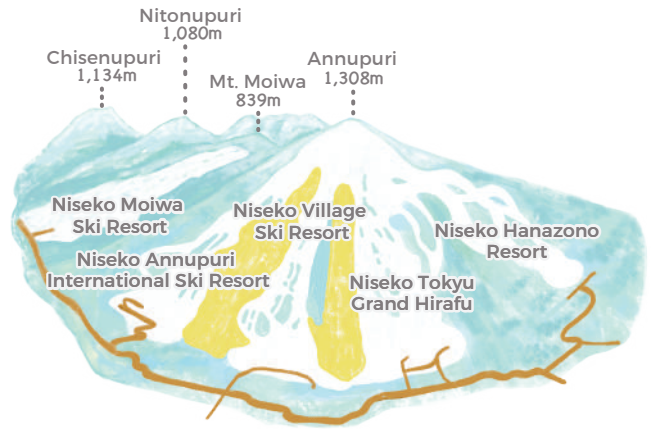

Michi-no-eki Niseko View Plaza

Grab some locally produced vegetables, alcohol and other specialty goods and enjoy a magnificent view of Mt. Yotei here!

Niseko Ostrich Farm

Get up close and personal with these cute ostriches and feed them their favourite treats! This is also a great spot to enjoy a panoramic view of Mt. Yotei and the Niseko Mountain Range.

Discover delicious eats in Niseko!

Niseko Town

and lunch too!

Food & Restaurant Guide Map

Enjoy delicious desserts....

Scan for the map!

Annupuri Area

Niseko Ski Resorts

Moiwa & Kombu Area

Higashiyama Area

Nikotto Bus

Niseko Area Circuit Bus*

Door-to-door on-demand bus service

- Fare/ 200 yen per ride
- Operation hours/ 8:00-19:00
- Reservation contact / 0136-43-2200
(Business hours 9:00-12:00,13:00-17:00)

Get around town in winter on this circuit bus that connects Niseko Station, Niseko Village, Annupuri, Kombu Onsen and Moiwa Area!

- Enquiries/ Niseko Town Hall Planning & Environment Division (0136-44-2121)