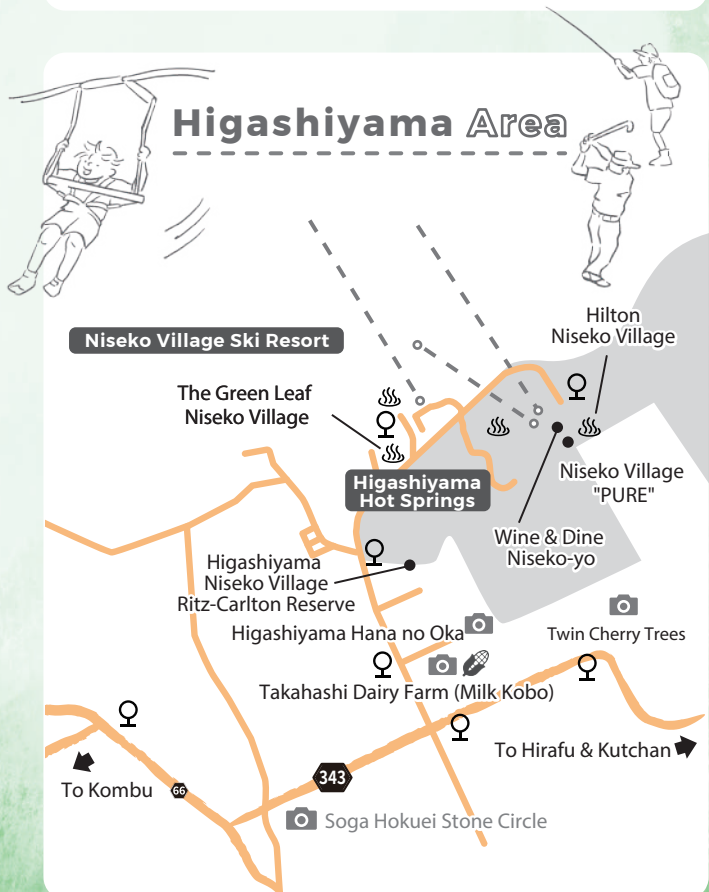

Niseko Resort
Tourism Association

Discover the best of Niseko!

NiSeKo Travel Guide

Niseko Area Map

Scan for more information about activities and accommodation in Niseko!

Arishima Takeo Memorial Museum

This location marks the origin of Niseko Town's unwavering spirit of mutual aid. Learn more about Niseko's history and enjoy the panoramic scenery from the cafe!

Michi-no-eki Niseko View Plaza

Grab some locally produced vegetables, alcohol and other specialty goods and enjoy a magnificent view of Mt. Yotei here!

Niseko Ostrich Farm

Get up close and personal with these cute ostriches and feed them their favourite treats! This is also a great spot to enjoy a panoramic view of Mt. Yotei and the Niseko Mountain Range.

Discover delicious eats in Niseko!

Niseko Town

and lunch too!

Food & Restaurant Guide Map

Enjoy delicious desserts....

Scan for the map!

Annupuri Area

Niseko Ski Resorts

Moiwa & Kombu Area

Higashiyama Area

Nikotto Bus

Niseko Area Circuit Bus*

Door-to-door on-demand bus service

- Fare/ 200 yen per ride
- Operation hours/ 8:00-19:00
- Reservation contact / 0136-43-2200
(Business hours 9:00-12:00,13:00-17:00)