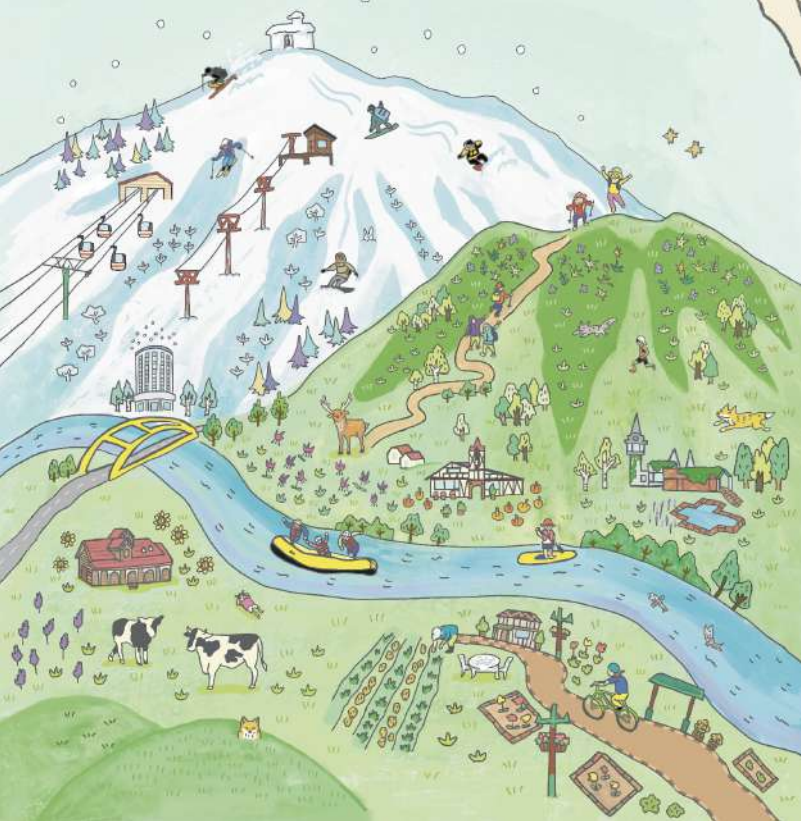

Niseko Resort
Tourism Association

Discover the best of Niseko!

NiSeKo Travel Guide

Niseko Area Map

Scan for more information about activities and accommodation in Niseko!

Arishima Takeo Memorial Museum

This location marks the origin of Niseko Town's unwavering spirit of mutual aid. Learn more about Niseko's history and enjoy the panoramic scenery from the cafe!

Michi-no-eki Niseko View Plaza

Grab some locally produced vegetables, alcohol and other specialty goods and enjoy a magnificent view of Mt. Yotei here!

Niseko Ostrich Farm

Get up close and personal with these cute ostriches and feed them their favourite treats! This is also a great spot to enjoy a panoramic view of Mt. Yotei and the Niseko Mountain Range.

Discover delicious eats in Niseko!

Niseko Town

and lunch too!

Food & Restaurant Guide Map

Enjoy delicious desserts....

Scan for the map!

Annupuri Area

Niseko Ski Resorts

*Available from mid-December to February
*Operation subject to change for each season, please check in advance.

Furusato Nozei (Hometown Tax Program)

Niseko Green Bike

Footpath Course Map